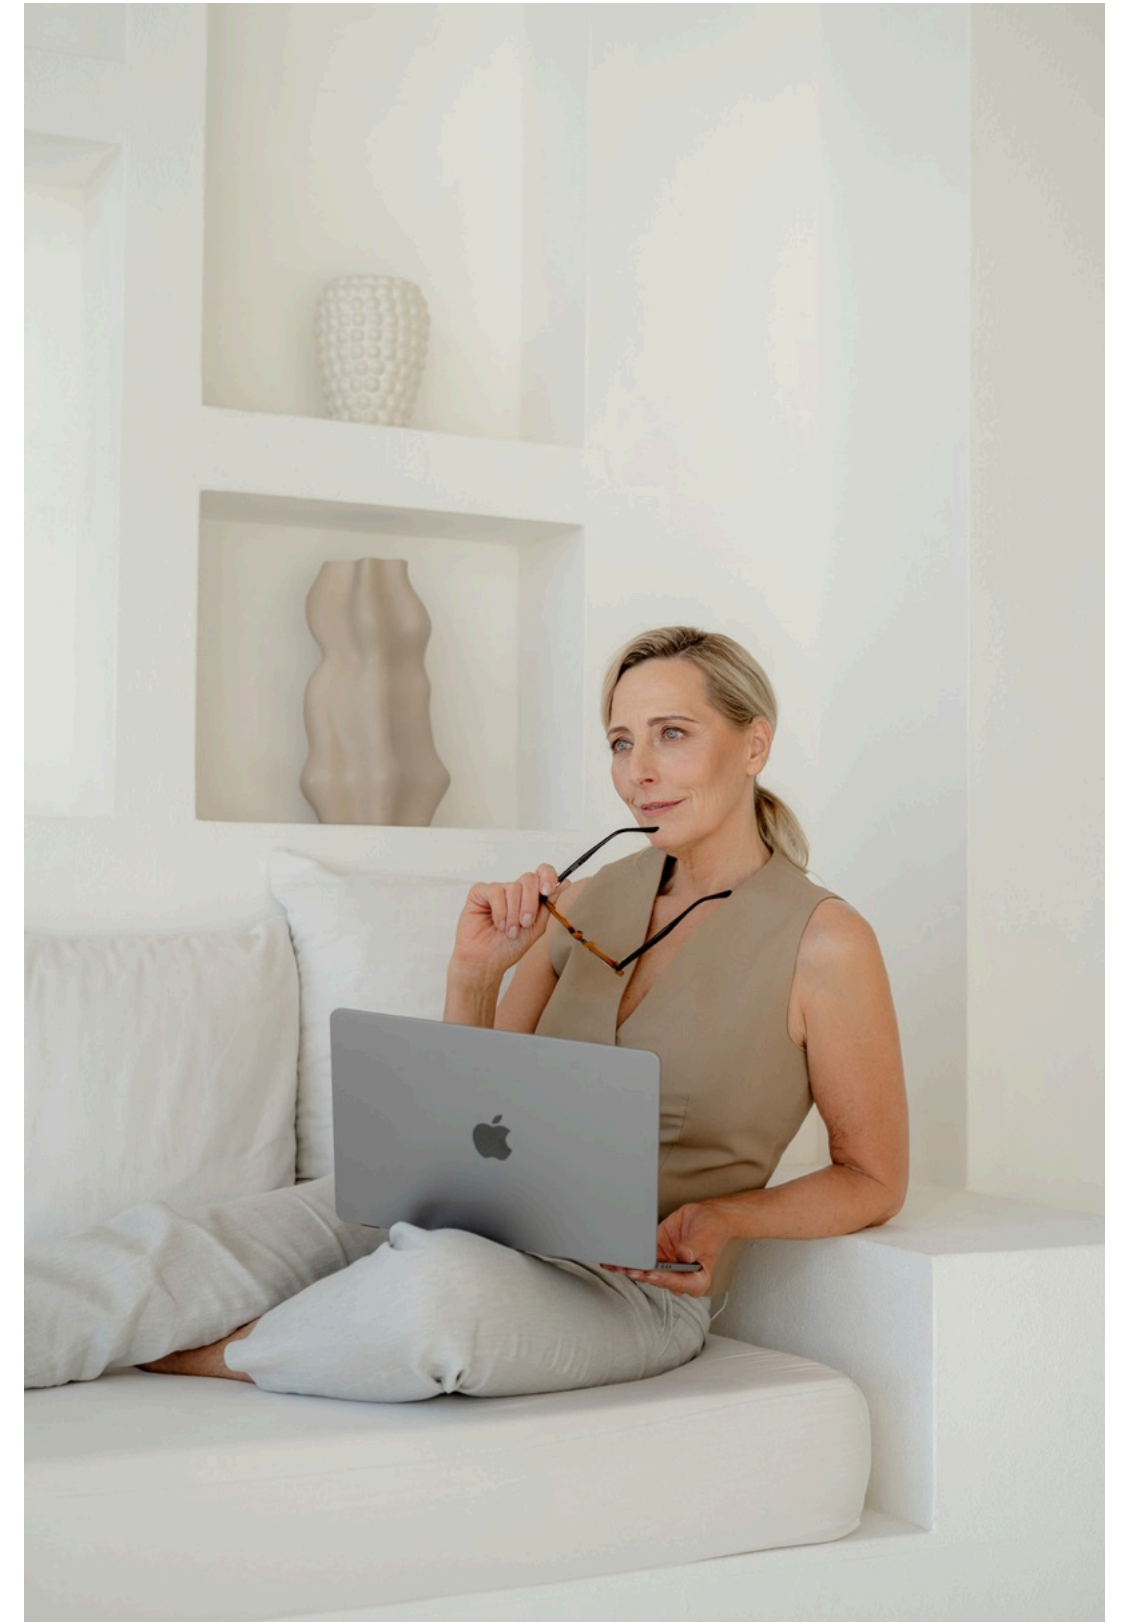

Marion Becker

Commercial Model

Height: 170 cm

Dress size: 36/38

Hair color: blonde

Based in: Cologne/Mallorca IG: @marionbecker_official

www.marion-becker.com

Measurements: 92-73-95

Shoe size: 40

Eye color: green-grey

Zeitschrift TINA 28 + 38 / 2025