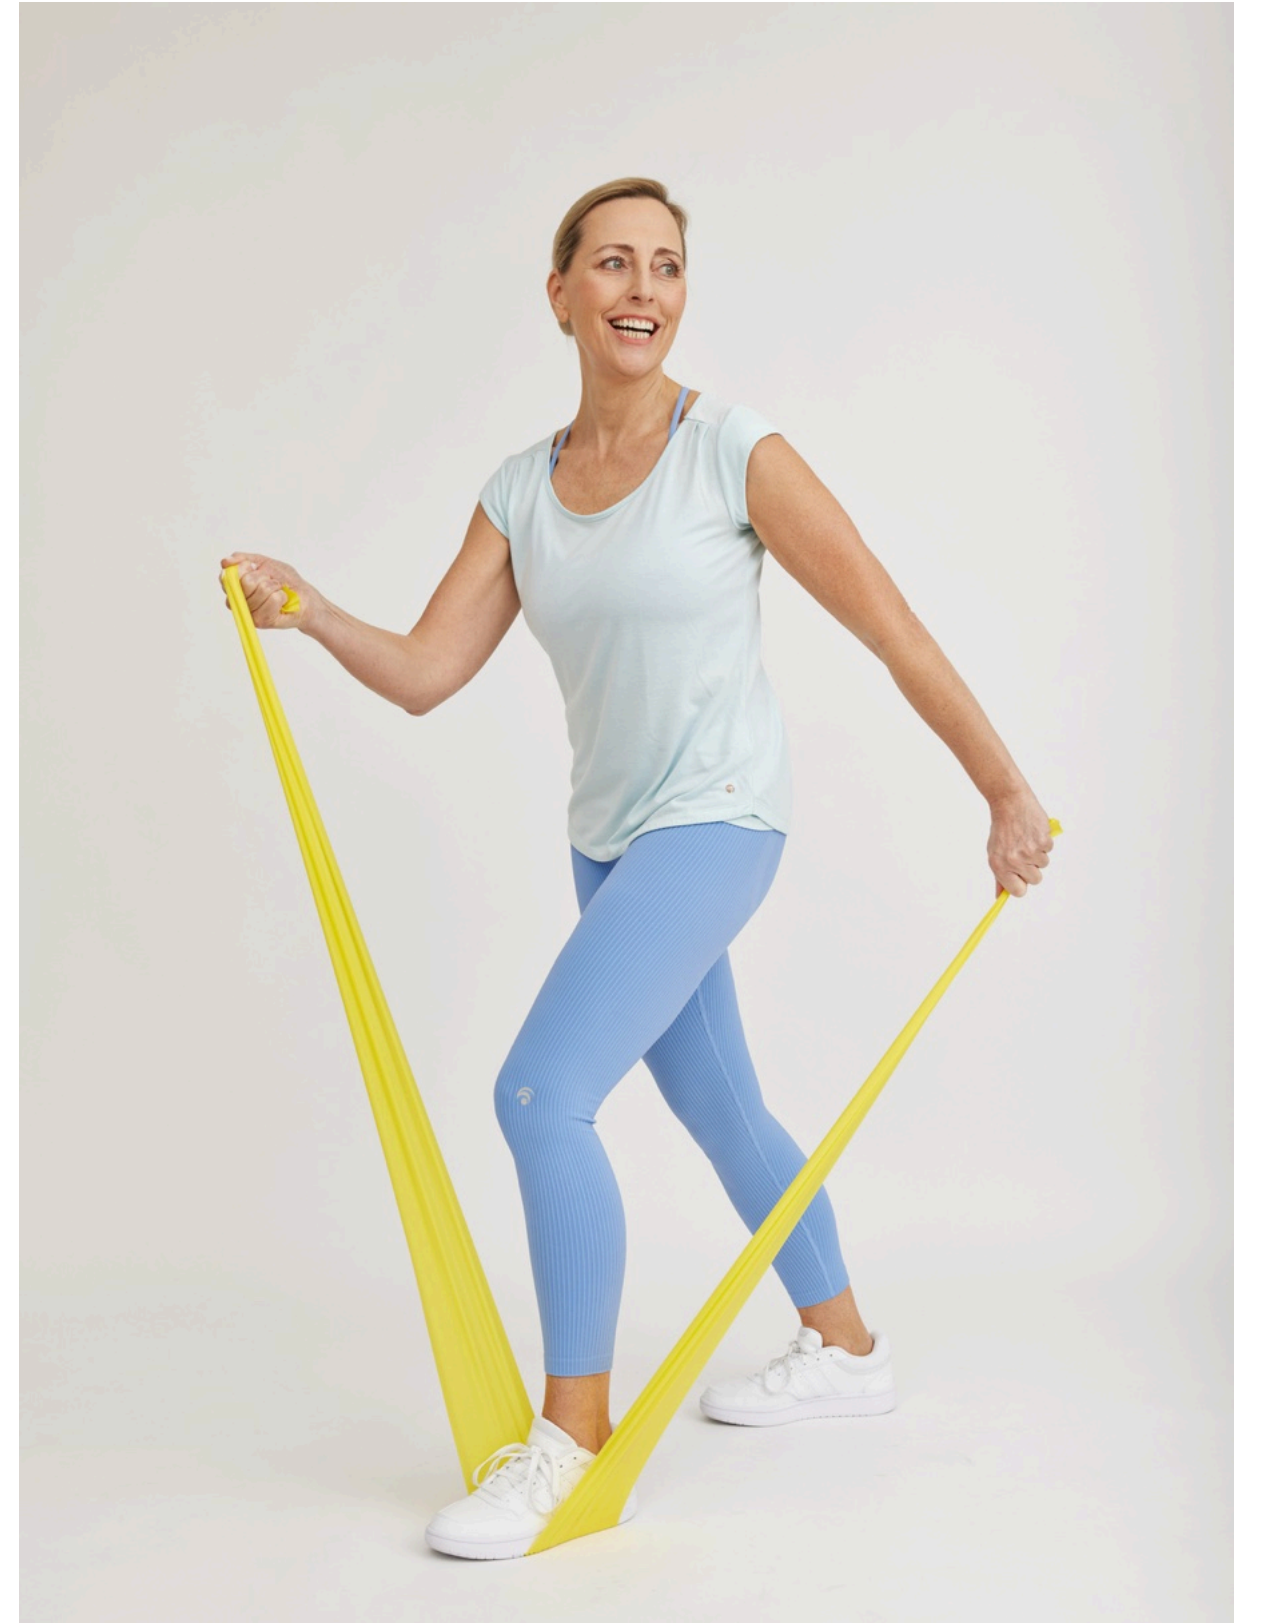

Marion Becker

Commercial Model

Height: 170 cm

Dress size: 36/38

Hair color: blonde

Based in: Cologne/Mallorca IG: @marionbecker_official

www.marion-becker.com

Measurements: 92-73-95

Shoe size: 40

Eye color: green-grey

Zeitschrift TINA 28 + 38 / 2025